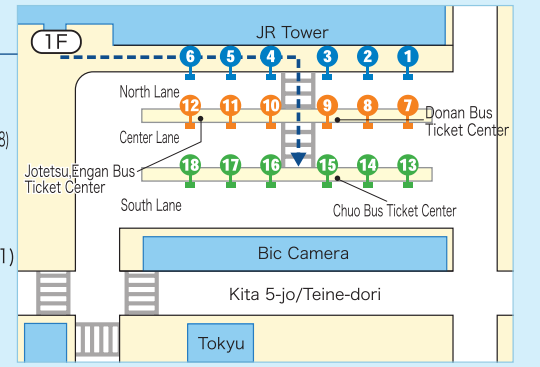

Sapporo Station Area Bus Guide

Sapporo Station North Gate

- 1 Group Bus Terminal
- 2 Higashi Office(東63・東64・東65)
Ario Sapporo.Sapporo Beer Garden(188)
- 3 Sapporo City General Hospital (東63)
Makomanaihoncho (南64)
- 4 Tonden 6-12(02)
Air Traffic Control Center(via Okadama Airport)(26)
Ainosato 4-1 (28)
- 5 Tonden 6-12(01, 03, 04)
JR Shiroishi Station (創75)
Kita 49-jo Higashi 3 (東19)

Sapporo Station Enlarged Map

Sapporo Station Bus Terminal

- 1 Otaru Station(via Maruyama or Hokkaido University), Otaruchikko Station, Niseko, Iwanai, Bikuni, Yoichi
- 2 JR Shiroishi Station North Gate(2), Hakuryo High School(5, 7), Ooasa 11-chome(Via Yonesato) (8)
- 3 Shin-Sapporo Station(1, 1-3)
- 4 JR Kitahiroshima Station(33), Erimo, Hiroo, Tomakomai East Port(limited times)
- 5 Teine Office(55), Teine Mine(57),Miyanosawa Subway Station(61)
Driving Exam Center(80)
- 6 Teinekozan-dori (快速64),Sapporokokusai Skiing Resort (winter only)
Teine Highland Skiing Resort (winter only)
- 7 Keime Terminal(51.53), Minamimachi 4chome,Makomanaihoncho(南54)
- 8 Sapporo Stroller's Bus(summer only),Iwamizawa,Mikasa,Yubari,Kuriyama
- 9 Kosekiyama,Moiwa High School (南55),
Minamisawa4-3(直行)
- 10 Mutoran, Noboribetsu Hot Spring, Date, Tomakomai, Hidaka, Urakawa-
Lake Toya Hot Spring, Toyoura
- 11 Haboro, Toyotomi(via Rumoi), Haboro(via Mashike and Rumoi)
- 12 Jozankei Hot Spring(快速7,8), Hoheikyou Hot Spring (快速7,直行),Toyotaki (快速7,8)
Toyotaki(Via Fujino4-5)(快速7), Fujino3-2(快速8)

- 13 Takikawa,Shintotsukawa,Rumoi,Tomakomai,Muroran
- 14 Asahikawa,Mombetsu,Engaru,
- 15 Nayoro,Kushiro(day time bus only),Kitami·Abashiri(day time bus only)
- 16 Hakodate(day time bus only),Obihiro,Furano,Ashibetsu
- 17 *Regular Sightseeing Buses (Go to the 2nd floor Regular Sightseeing Bus Counter.)
Niseko Skiing Resort (Winter only), Sapporo Kokusai Skiing Resort(winter only)
- 18 Kiroro Resort (winter only)