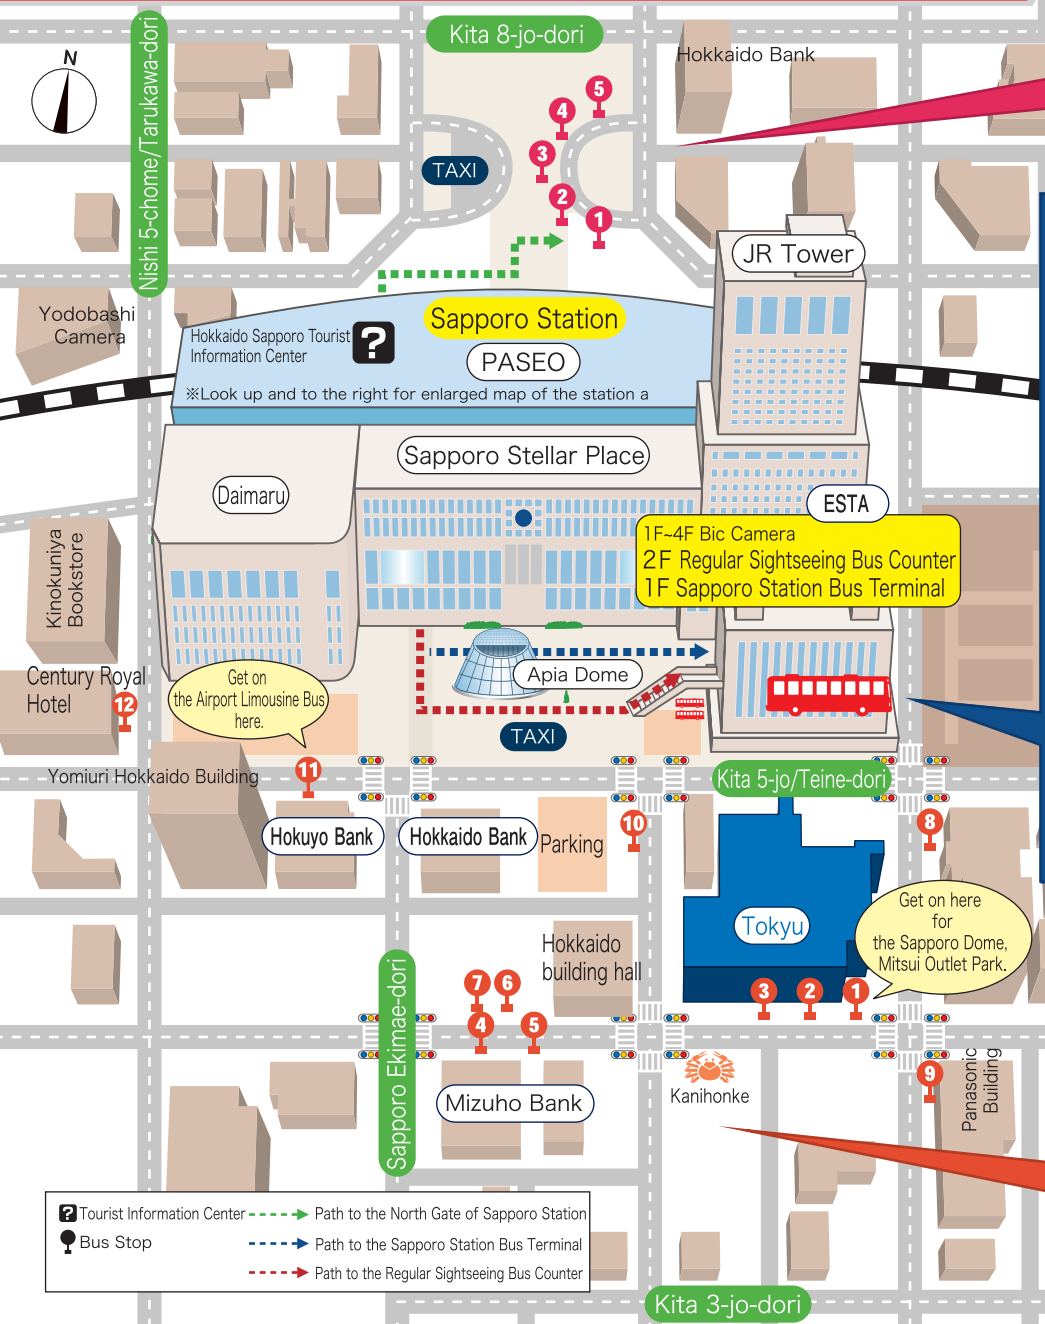

Tourist Information Center
Bus Stop
Path to the North Gate of Sapporo Station
Path to the Sapporo Station Bus Terminal
Path to the Regular Sightseeing Bus Counter

*All destinations are shown for each bus stop, and numbers inside parentheses indicate bus routes.