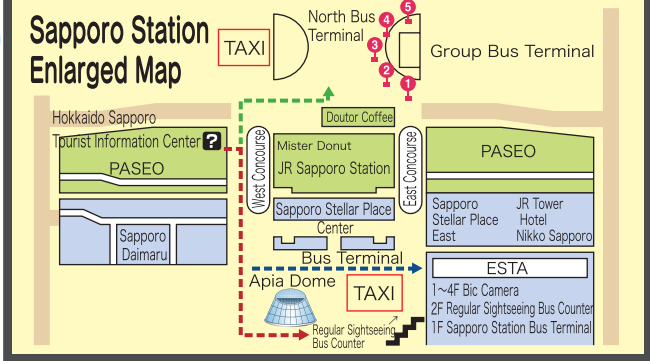

Sapporo Station Area Bus Guide

Sapporo Station North Gate

- 1 Group Bus Terminal
- 2 Higashi Office(東63・東64・東65)
Ario Sapporo.Sapporo Beer Garden(188)
- 3 Sapporo City General Hospital (東63)
Makomanaihoncho (南64)
- 4 Tonden 6-12(02)
Air Traffic Control Center(via Okadama Airport)(26)
Ainosato 4-1 (28)
- 5 Tonden 6-12(01, 03, 04)
JR Shiroishi Station (創75)
Kita 49-jo Higashi 3 (東19)

Sapporo Station Enlarged Map

Sapporo Station Bus Terminal

- 1 Otaru Station(via Maruyama or Hokkaido University), Otaruchikko Station, Niseko, Iwanai, Bikuni, Yoichi
- 2 JR Shiroishi Station North Gate(2), Hakuryo High School(5, 7), Ooasa 11-chome(Via Yonesato) (8)
- 3 Shin-Sapporo Station(1, 1-3)
- 4 JR Kitahiroshima Station(33), Erimo, Hiroo, Tomakomai East Port(limited times)
- 5 Teine Office(55), Teine Mine(57),Miyanosawa Subway Station(61)
Driving Exam Center(80)
- 6 Teinekozan-dori (快速64),Sapporokokusai Skiing Resort (winter only)
Teine Highland Skiing Resort (winter only)
- 7 Keime Terminal(51.53), Minamimachi 4chome,Makomanaihoncho(南54)
- 8 Sapporo Stroller's Bus(summer only),Iwamizawa,Mikasa,Yubari,Kuriyama
- 9 Kosekiyama,Moiwa High School (南55),
Minamisawa4-3(直行)
- 10 Mutoran, Noboribetsu Hot Spring, Date, Tomakomai, Hidaka, Urakawa-
Lake Toya Hot Spring, Toyoura
- 11 Haboro, Toyotomi(via Rumoi), Haboro(via Mashike and Rumoi)
- 12 Jozankei Hot Spring(快速7,8), Hoheikyou Hot Spring (快速7,直行),Toyotaki (快速7,8)
Toyotaki(Via Fujino4-5)(快速7), Fujino3-2(快速8)

- 13 Takikawa,Shintotsukawa,Rumoi,Tomakomai,Muroran
- 14 Asahikawa,Mombetsu,Engaru,
- 15 Nayoro,Kushiro(day time bus only),Kitami·Abashiri(day time bus only)
- 16 Hakodate(day time bus only),Obihiro,Furano,Ashibetsu
- 17 *Regular Sightseeing Buses (Go to the 2nd floor Regular Sightseeing Bus Counter.)
Niseko Skiing Resort (Winter only), Sapporo Kokusai Skiing Resort(winter only)
- 18 Kiroro Resort (winter only)