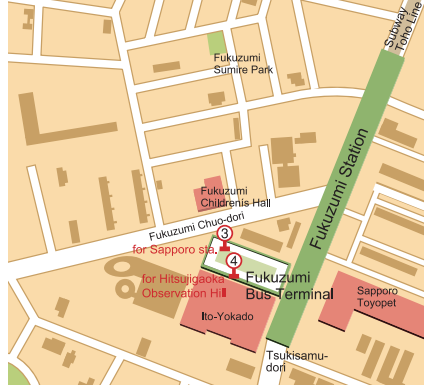

Fukuzumi Bus Terminal Bus-stop Map

Hitsujigaoka Observation Hill

TEL. 011-851-3080

Opening hours

October~April	9:00~17:00
May/June	8:30~18:00
July/August/September	8:30~19:00

to Sapporo Art Park

Route No.真102

Weekdays

Makomanai Subway sta. ▶ Sapporo Art Park

Makomanai Subway sta.	9:00	10:00	10:30	11:00	11:35	12:00	12:30	13:00	13:30	14:00	14:30	15:00	15:30	16:00
Sapporo Art Park	9:18	10:18	10:48	11:18	11:53	12:18	12:48	13:18	13:48	14:18	14:48	15:18	15:48	16:18

Sapporo Art Park ▶ Makomanai Subway sta.

Sapporo Art Park	12:00	12:30	13:00	13:30	14:00	14:30	15:00	15:30	16:00	16:30	17:00	17:30
Makomanai Subway sta.	12:17	12:47	13:17	13:47	14:17	14:47	15:17	15:47	16:17	16:47	17:17	17:47

Saturdays/Sundays/Holidays

Makomanai Subway sta. ▶ Sapporo Art Park

Makomanai Subway sta.	9:00	10:00	10:30	11:00	11:30	12:00	12:30	13:00	13:30	14:00	14:30	15:00	15:30	16:00
Sapporo Art Park	9:18	10:18	10:48	11:18	11:48	12:18	12:48	13:18	13:48	14:18	14:48	15:18	15:48	16:18

Sapporo Art Park ▶ Makomanai Subway sta.

Sapporo Art Park	12:00	12:30	13:00	13:30	14:00	14:30	15:00	15:30	16:00	16:30	17:00	17:30
Makomanai Subway sta.	12:17	12:47	13:17	13:47	14:17	14:47	15:17	15:47	16:17	16:47	17:17	17:47

Route to Sapporo Art Park

Route No.	Starting point	Via	Final destination	Fare
真102	Makomanai Subway sta.	—	Art Park Center	280 yen